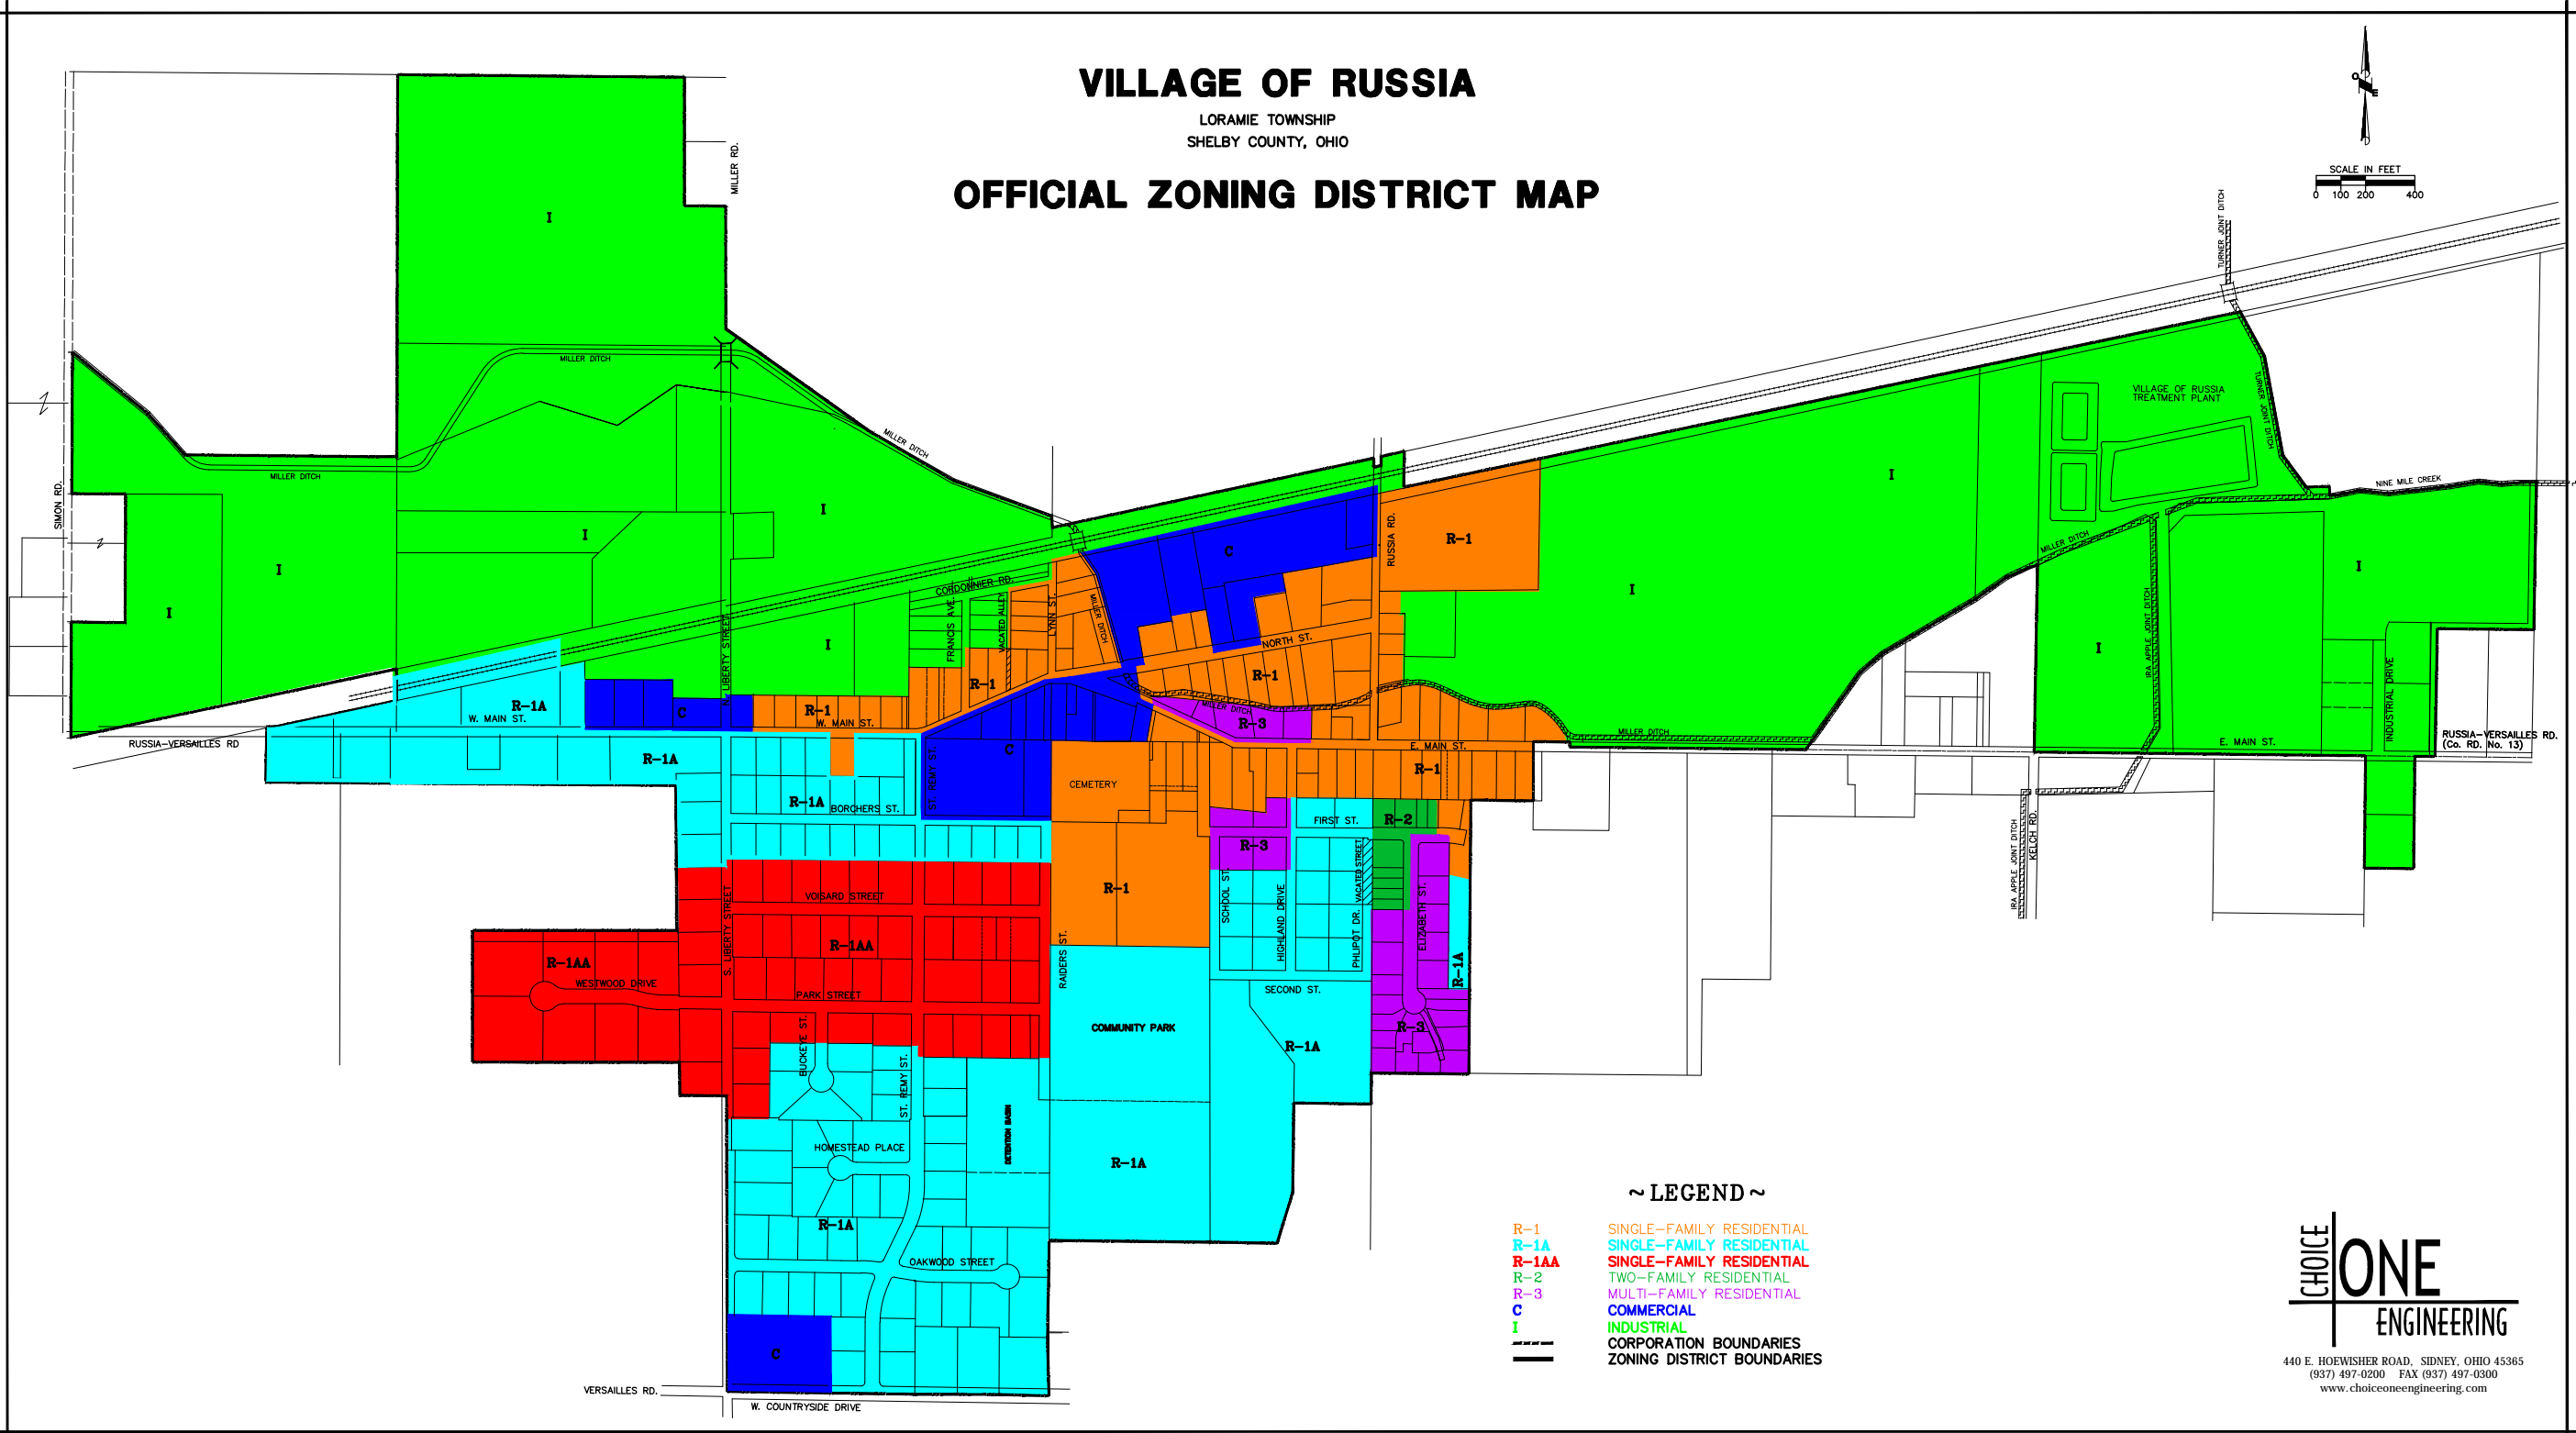

VILLAGE OF RUSSIA

LORAMIE TOWNSHIP
SHELBY COUNTY, OHIO

OFFICIAL ZONING DISTRICT MAP

~ LEGEND ~

- R-1 SINGLE-FAMILY RESIDENTIAL
- R-1A SINGLE-FAMILY RESIDENTIAL
- R-1AA SINGLE-FAMILY RESIDENTIAL
- R-2 TWO-FAMILY RESIDENTIAL
- R-3 MULTI-FAMILY RESIDENTIAL
- C COMMERCIAL
- I INDUSTRIAL
- CORPORATION BOUNDARIES
- ZONING DISTRICT BOUNDARIES